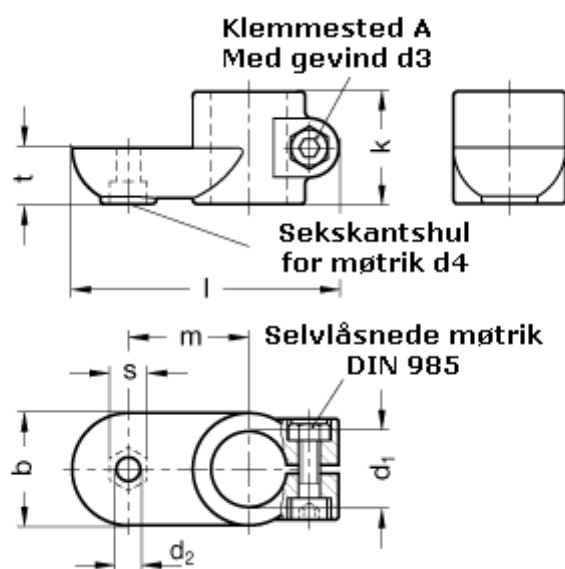

Article number: 20274B30MZ2SW

Description: E+G Swivel clamp connector  
GN274-B30-MZ-2-SW

## Measures

b = 40	s = 13
d1 = B30	t = 20.0
d2 = 8.5	
d3 = M 8	
d4 = M 8	
k = 40	
l = 95	
m = 43	